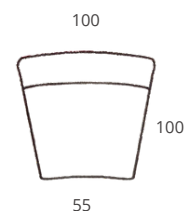

FEET standard colour black

OPTION optional decorative cushions available to order in various sizes (60x60 – 50x50 – 45x45 – 40x40 – croissant shape), decorative cushions available in down or fibre fill (see price list)

SEDONA

Designed and developed in Belgium | since 1978
www.ledacollection.be

sitting height: 44
sitting depth: 100

335W x 73H x 100D

afgerond element
met 1 arMLEuning
links

afgerond element
met 1 arMLEuning
rechts