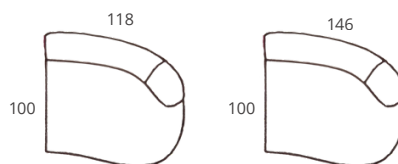

FEET standard colour black

OPTION optional decorative cushions available to order in various sizes (60x60 – 50x50 – 45x45 – 40x40 – croissant shape), decorative cushions available in down or fibre fill (see price list)

SEDONA

Designed and developed in Belgium | since 1978
www.ledacollection.be

sitting height: 44
sitting depth: 100

335W x 73H x 100D

afgerond element
met 1 arMLEuning
links

afgerond element
met 1 arMLEuning
rechts