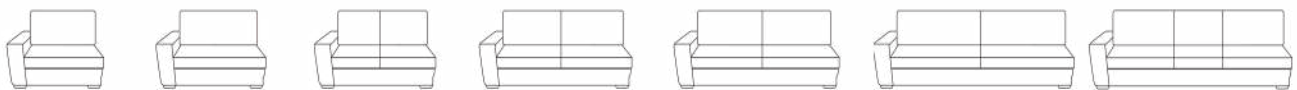

KANSAS

handmade in Belgium | since 1978
www.ledacollection.be

3-seat
212W x 93H x 90D

1-seat
89x93x90

1 1/2-seat
119x93x90

2-seat
145x93x90

2 1/2-seat
180x93x90

3-seat
212x93x90

4-seat
259x93x90

4 1/2-seat
300x88x90

1-seat L
74x93x90

1 1/2-seat L
104x93x90

2-seat L
130x93x90

2 1/2-seat L
165x93x90

3-seat L
197x93x90

4-seat L
244x93x90

4 1/2-seat L
300x88x90

1-seat R
74x93x90

1 1/2-seat R
104x93x90

2-seat R
130x93x90

2 1/2-seat R
165x93x90

3-seat R
197x93x90

4-seat R
244x93x90

4 1/2-seat R
300x88x90

1-seat
58x93x90

1 1/2-seat
88x93x90

2-seat
114x93x90

2 1/2-seat
149x93x90

3-seat
181x93x90

4-seat
228x93x90

4 1/2-seat
300x88x90

corner element
90x93x90